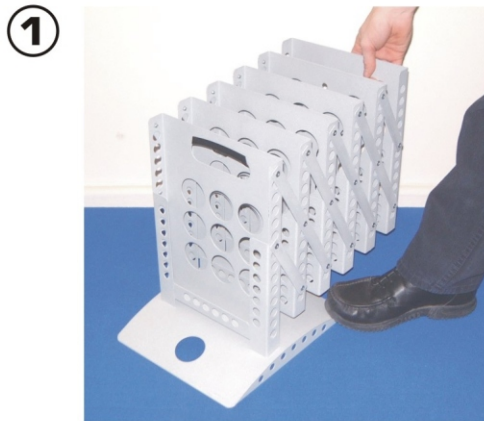

Caution: Ensure fingers are kept clear of the folding mechanism when opening and closing this unit

Expression in folded position with carry bag

Whilst holding the top tray, raise the trays upwards

Extend the stand to its full height

a) Squeeze the top two trays together

b) Slide the locking pin up and push through the hole in the front tray

c) Slide the locking pin down to lock the trays into place

Assembled Expression

Technical Specification

Assembled dimensions: 1595mm (H) x 267mm (W) x 320mm (D)
Folded dimensions: 380mm (H) x 262mm (W) x 320mm (D)
Unit weight: 7.5kg approx (including carry bag) Internal tray depth: 29mm
Maximum document dimensions: 325mm (H) x 232mm (W)
(Expression is suitable for A4 sized documents)