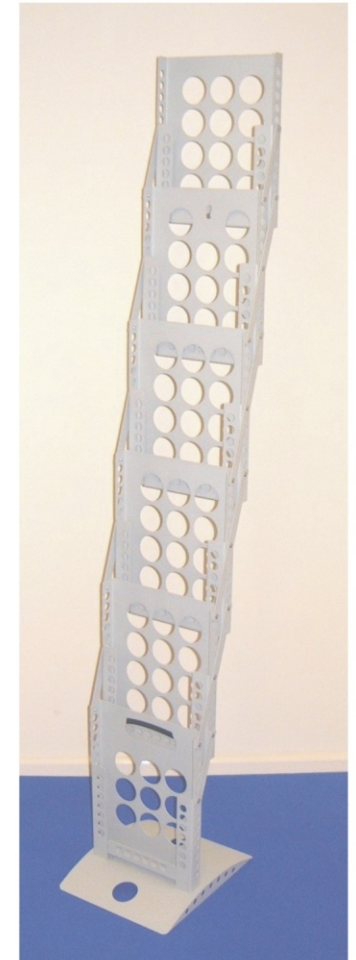

Caution: Ensure fingers are kept clear of the folding mechanism when opening and closing this unit

Expression in folded position with carry bag

Whilst holding the top tray, raise the trays upwards

Extend the stand to its full height

a) Squeeze the top two trays together

b) Slide the locking pin up and push through the hole in the front tray

c) Slide the locking pin down to lock the trays into place

Assembled Expression

Technical Specification

Assembled dimensions: 1595mm (H) x 267mm (W) x 320mm (D)
Folded dimensions: 380mm (H) x 262mm (W) x 320mm (D)
Unit weight: 7.5kg approx (including carry bag) Internal tray depth: 29mm
Maximum document dimensions: 325mm (H) x 232mm (W)
(Expression is suitable for A4 sized documents)