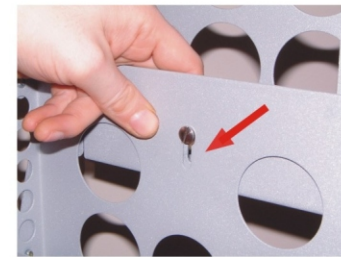

Caution: Ensure fingers are kept clear of the folding mechanism when opening and closing this unit

Expression in folded position with carry bag

Whilst holding the top tray, raise the trays upwards

Extend the stand to its full height

a) Squeeze the top two trays together

b) Slide the locking pin up and push through the hole in the front tray

c) Slide the locking pin down to lock the trays into place

Assembled Expression

Technical Specification

Assembled dimensions: 1595mm (H) x 267mm (W) x 320mm (D)
Folded dimensions: 380mm (H) x 262mm (W) x 320mm (D)
Unit weight: 7.5kg approx (including carry bag) Internal tray depth: 29mm
Maximum document dimensions: 325mm (H) x 232mm (W)
(Expression is suitable for A4 sized documents)