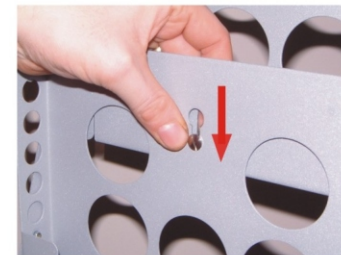

Caution: Ensure fingers are kept clear of the folding mechanism when opening and closing this unit

Expression in folded position with carry bag

Whilst holding the top tray, raise the trays upwards

Extend the stand to its full height

a) Squeeze the top two trays together

b) Slide the locking pin up and push through the hole in the front tray

c) Slide the locking pin down to lock the trays into place

Assembled Expression

Technical Specification

Assembled dimensions: 1595mm (H) x 267mm (W) x 320mm (D)
Folded dimensions: 380mm (H) x 262mm (W) x 320mm (D)
Unit weight: 7.5kg approx (including carry bag) Internal tray depth: 29mm
Maximum document dimensions: 325mm (H) x 232mm (W)
(Expression is suitable for A4 sized documents)