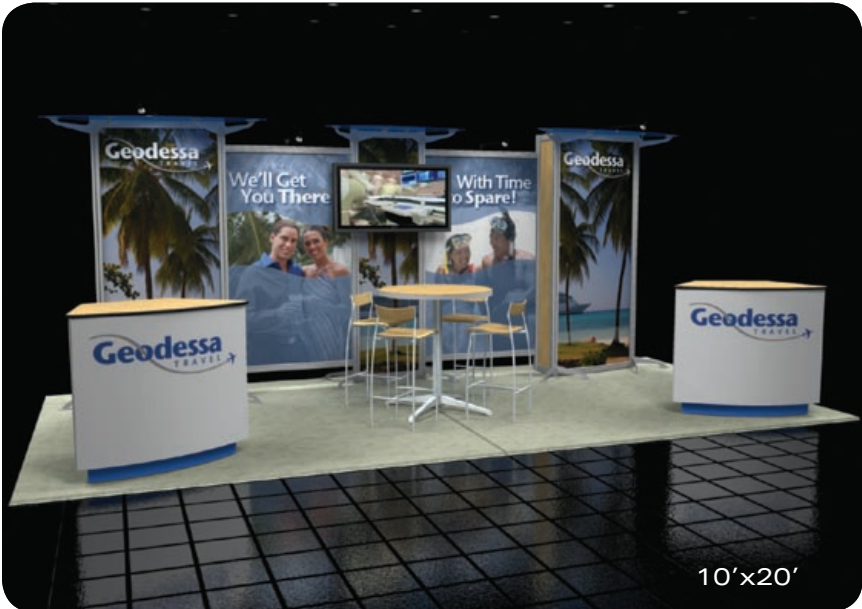

# Inline exhibit design ideas featuring **Tube Ultra**

**Medical & Healthcare**  
10'x20' and 10'x10'

A few additional parts may be required to create a separate 10'x10' exhibit from the 10'x20' designs shown.

## Inline exhibits designed for impact

Achieve the look of a leader with a unique inline exhibit design. A custom modular exhibit that helps enhance your company image, generate sales leads, launch new products, and build relationships.

We invite you to use these exhibit design ideas as a starting point when you visit your local Skyline team to discuss what you want in your own inline exhibit.

**Professional & Business Services**

\*A few additional parts may be required to create a separate 10'x10' exhibit from 10'x20' designs shown.