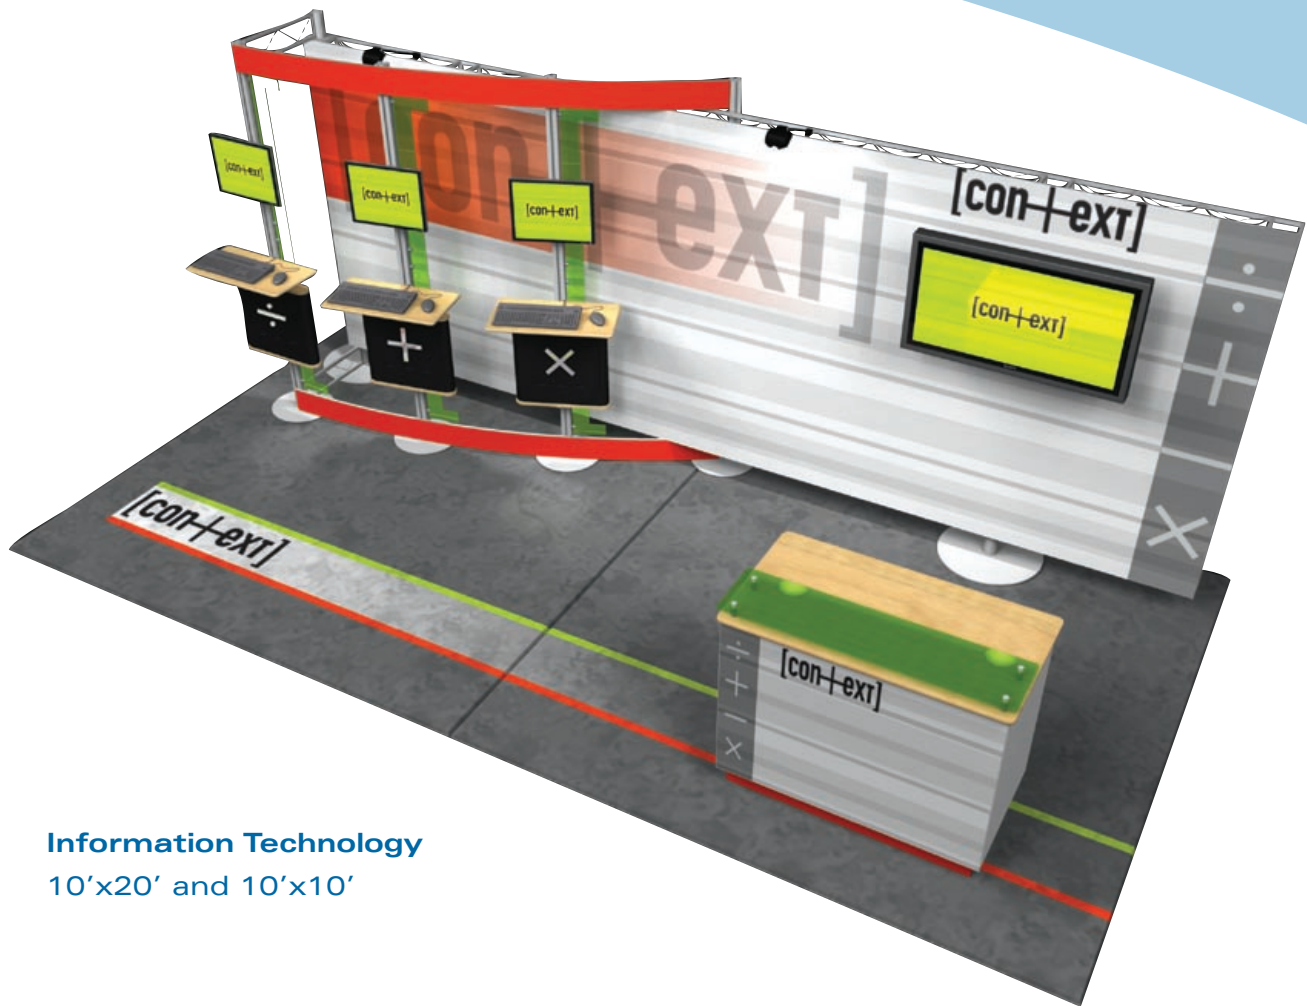

# Inline exhibit design ideas featuring **Tube Ultra**

**Medical & Healthcare**  
10'x20' and 10'x10'

A few additional parts may be required to create a separate 10'x10' exhibit from the 10'x20' designs shown.

**Information Technology**  
10'x20' and 10'x10'

## Inline exhibits designed for impact

Achieve the look of a leader with a unique inline exhibit design. A custom modular exhibit that helps enhance your company image, generate sales leads, launch new products, and build relationships.

We invite you to use these exhibit design ideas as a starting point when you visit your local Skyline team to discuss what you want in your own inline exhibit.

**Professional & Business Services**

\*A few additional parts may be required to create a separate 10'x10' exhibit from 10'x20' designs shown.