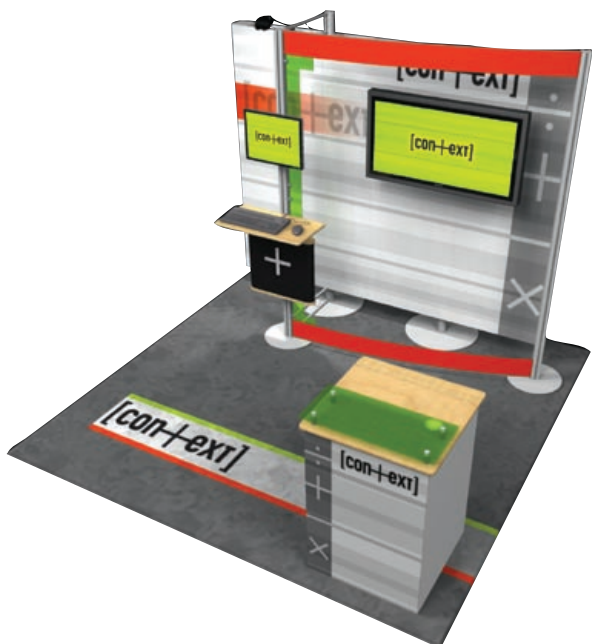

# Inline exhibit design ideas featuring **Tube Ultra**

**Medical & Healthcare**  
10'x20' and 10'x10'

A few additional parts may be required to create a separate 10'x10' exhibit from the 10'x20' designs shown.

**Information Technology**  
10'x20' and 10'x10'

## Inline exhibits designed for impact

Achieve the look of a leader with a unique inline exhibit design. A custom modular exhibit that helps enhance your company image, generate sales leads, launch new products, and build relationships.

We invite you to use these exhibit design ideas as a starting point when you visit your local Skyline team to discuss what you want in your own inline exhibit.

**Professional & Business Services**

\*A few additional parts may be required to create a separate 10'x10' exhibit from 10'x20' designs shown.