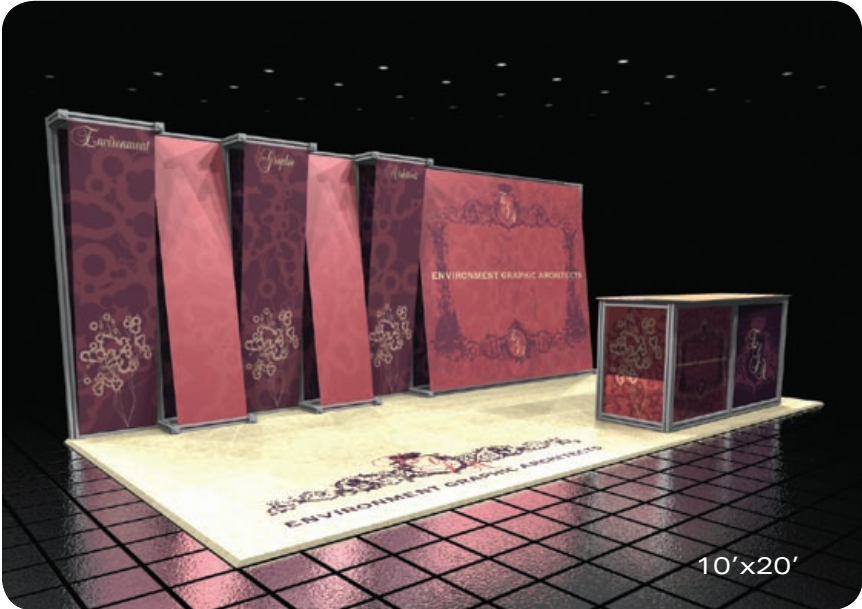

# Inline exhibit design ideas featuring **Tube Ultra**

**Medical & Healthcare**  
10'x20' and 10'x10'

A few additional parts may be required to create a separate 10'x10' exhibit from the 10'x20' designs shown.

**Information Technology**  
10'x20' and 10'x10'

## Inline exhibits designed for impact

Achieve the look of a leader with a unique inline exhibit design. A custom modular exhibit that helps enhance your company image, generate sales leads, launch new products, and build relationships.

We invite you to use these exhibit design ideas as a starting point when you visit your local Skyline team to discuss what you want in your own inline exhibit.

**Professional & Business Services**

\*A few additional parts may be required to create a separate 10'x10' exhibit from 10'x20' designs shown.