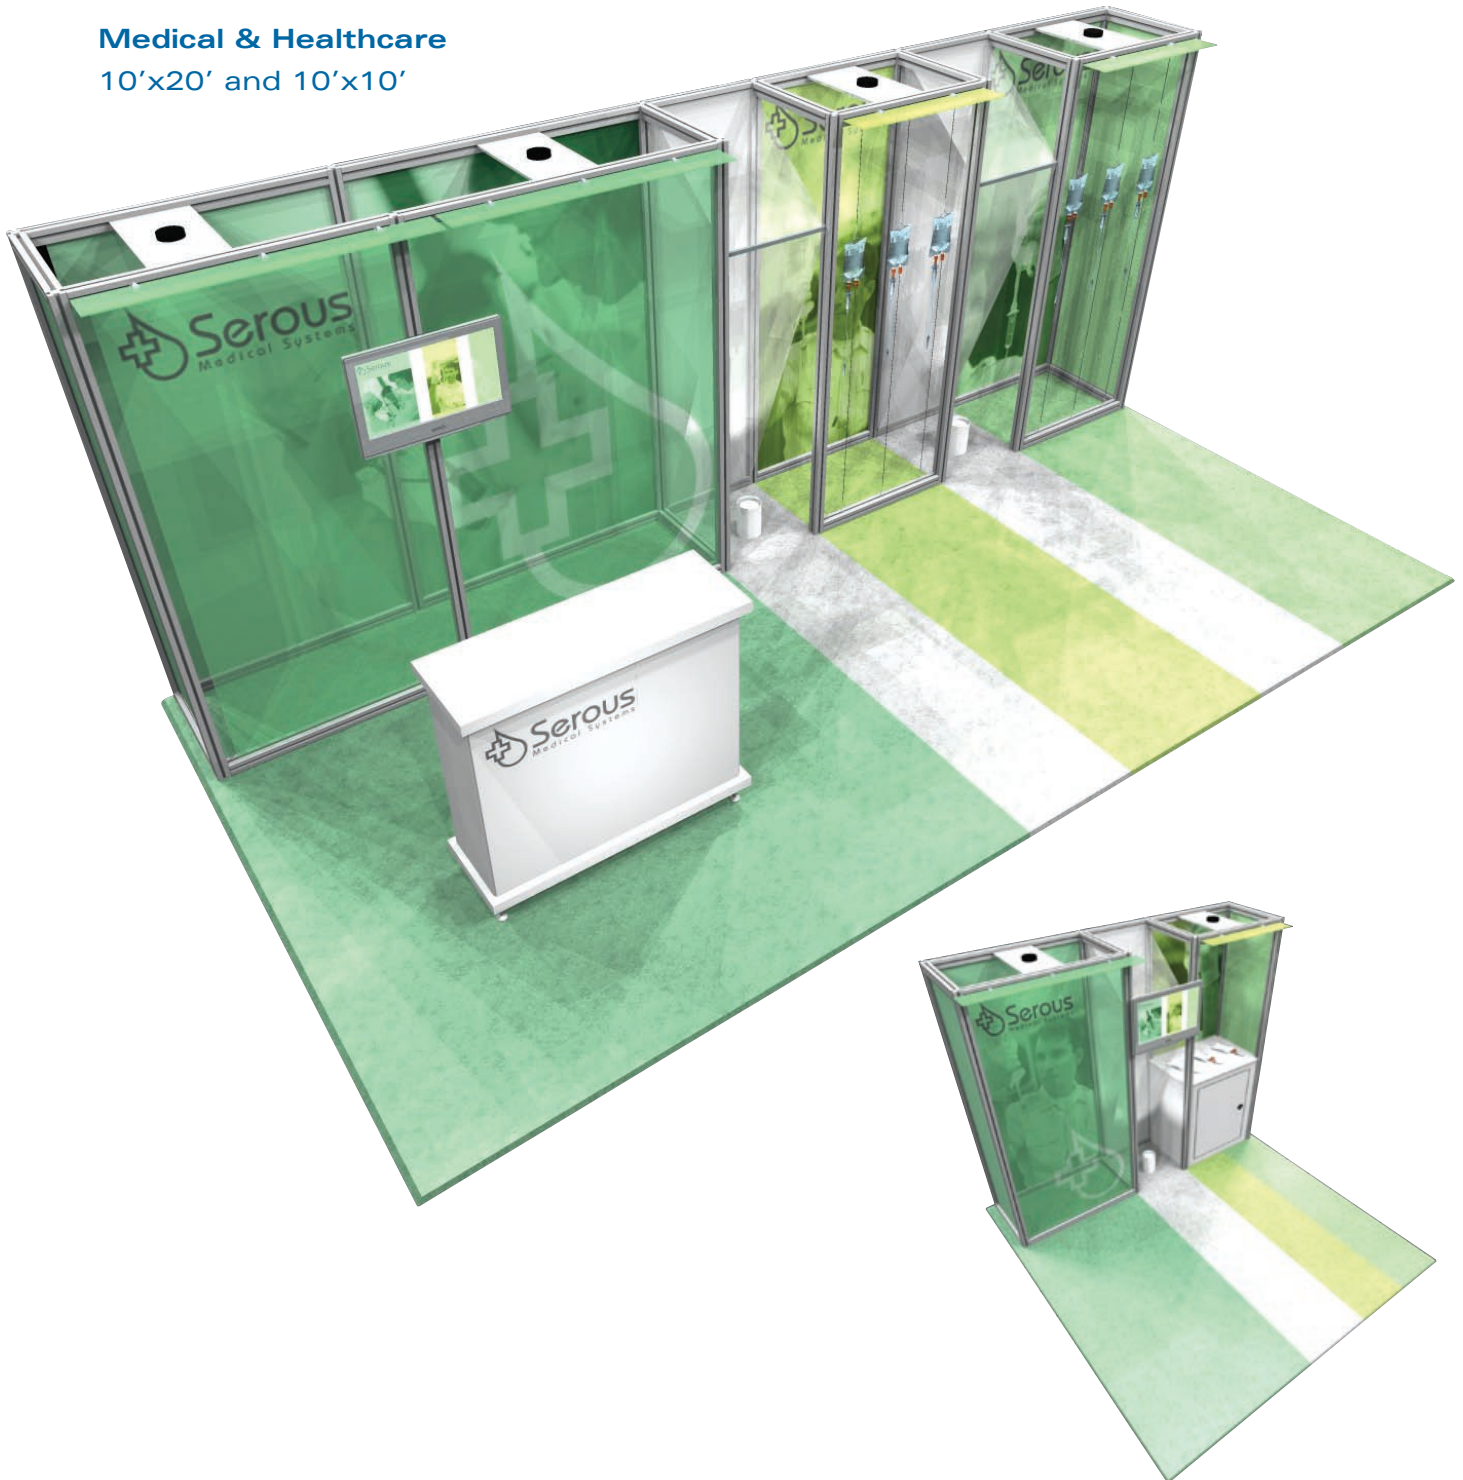

# Inline exhibits

design ideas

# Inline exhibit design ideas featuring **Tube Ultra**

**Medical & Healthcare**  
10'x20' and 10'x10'

A few additional parts may be required to create a separate 10'x10' exhibit from the 10'x20' designs shown.

**Information Technology**  
10'x20' and 10'x10'

## Inline exhibits designed for impact

Achieve the look of a leader with a unique inline exhibit design. A custom modular exhibit that helps enhance your company image, generate sales leads, launch new products, and build relationships.